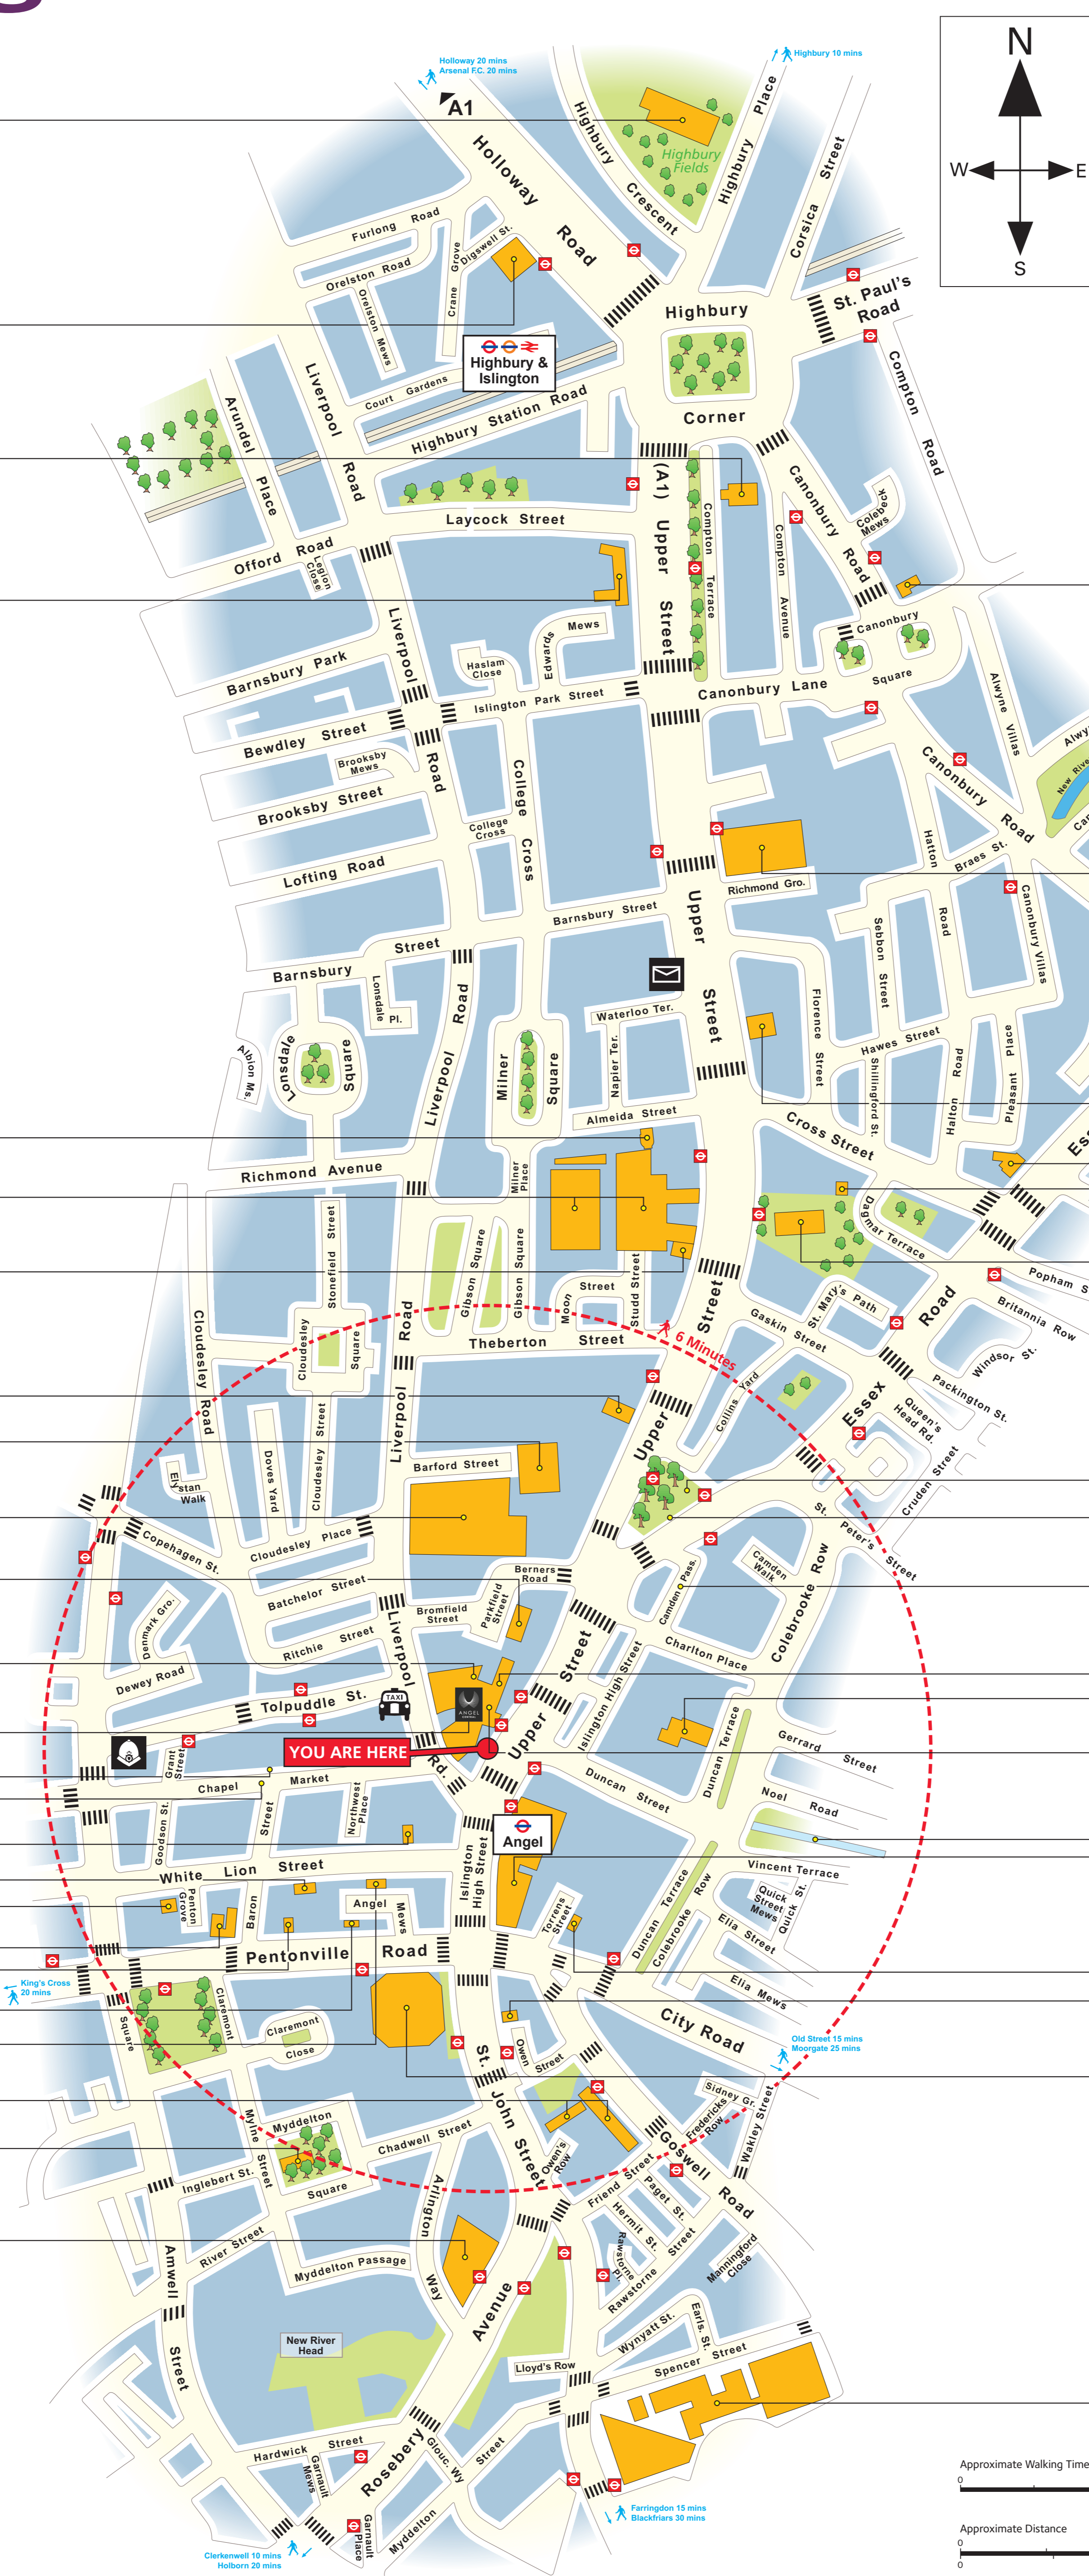

angel.london

Highbury Fields Swimming Pool

Highbury Magistrates Court

Union Chapel

Council Offices

Almeida Theatre

Islington Square

King's Head Theatre Bar

Estorick Collection

Islington Town Hall

Fire Station

Library (South)

Little Angel Puppet Theatre

St. Mary's Church and Gardens

Islington Green

Camden Passage

O2 Academy

Church of St John the Evangelist

Vue Cinema

Regent's Canal

Angel Square

Candid Arts

Old Red Lion Theatre Bar

Angel Building

City University

Legend

- Underground Station
- Overground Station
- National Rail Station
- Bus Stop
- Pedestrian Crossing
- Police Station
- Post Office
- Taxi Rank
- Toilets

Map updated August 2017 for Angel London by Oxford Cartographers
 WPM © www.oxfordcartographers.com 98253